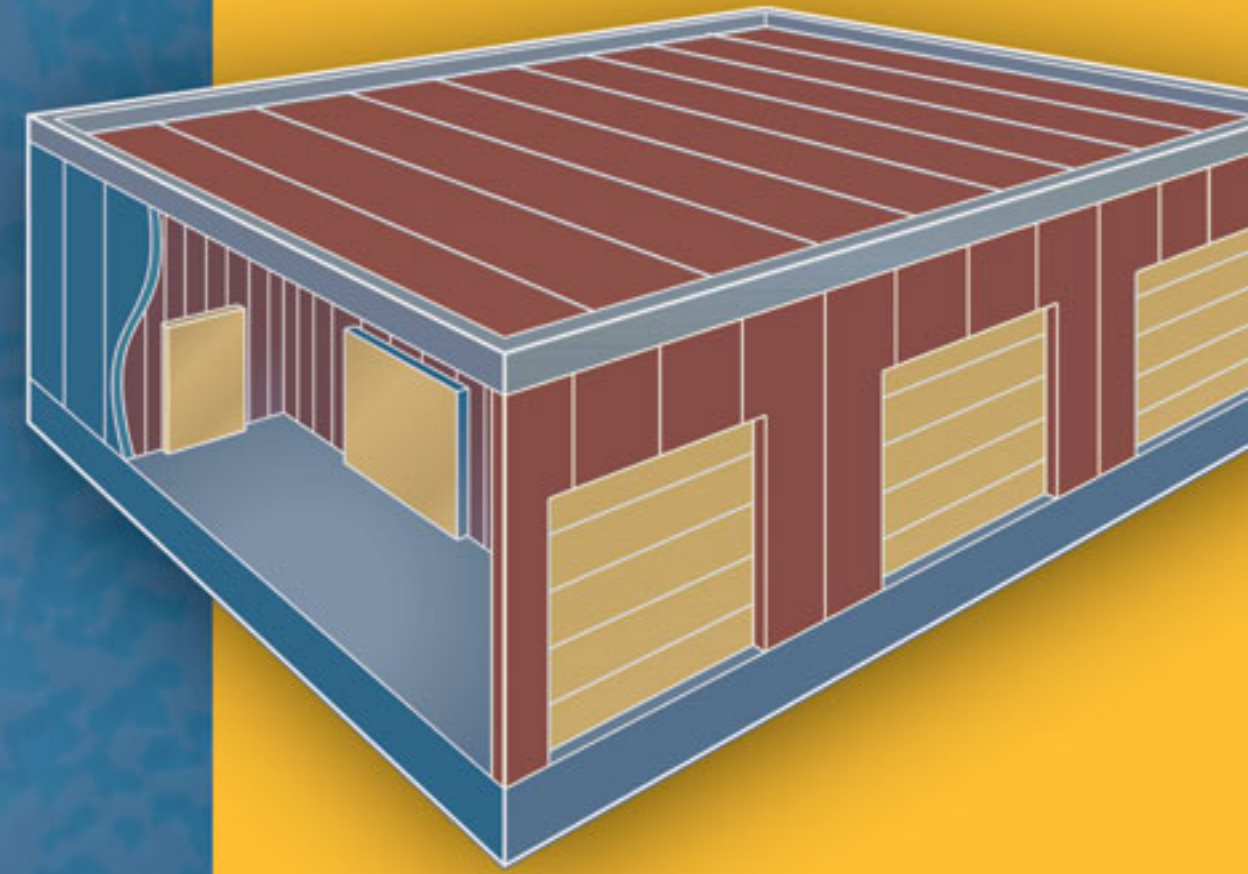

LOOK AT THE COLD HARD FACTS

Globally Responsible Member

environMETAL™
solutions
www.environmetalsolutions.com

Max-R™
INSULATED PANELS

Hercules®
COLD STORAGE DOORS

- **Envelope**
Your single source for the complete cold storage envelope.
- **Options**
Choose from several insulated wall and roof panel configurations and unlimited Hercules® cold storage door options.
- **Sustainability**
Recognized industry leader in sustainable building design. Green specs available.
- **Reputation**
Full engineering support and an international reputation for quality.
- **Single Source Solution**
Combine Hercules insulated doors with Metecno-Aluma Shield metal insulated composite panels for all of your cold storage needs.